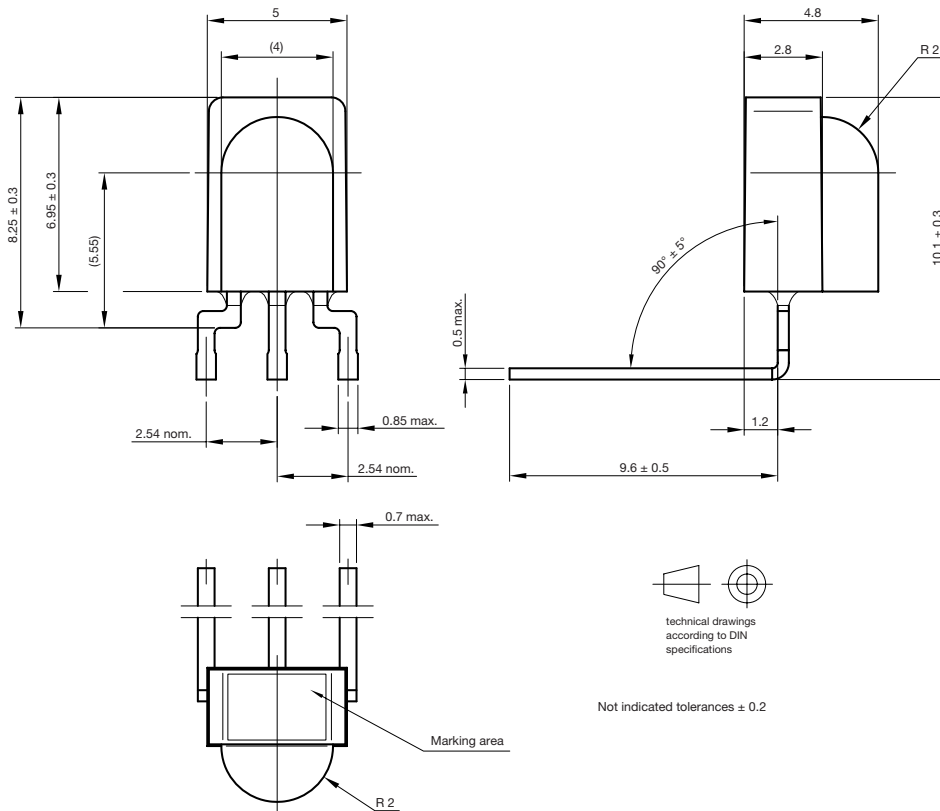

MECHANICAL DIMENSIONS in millimeters

Not indicated tolerances ± 0.2