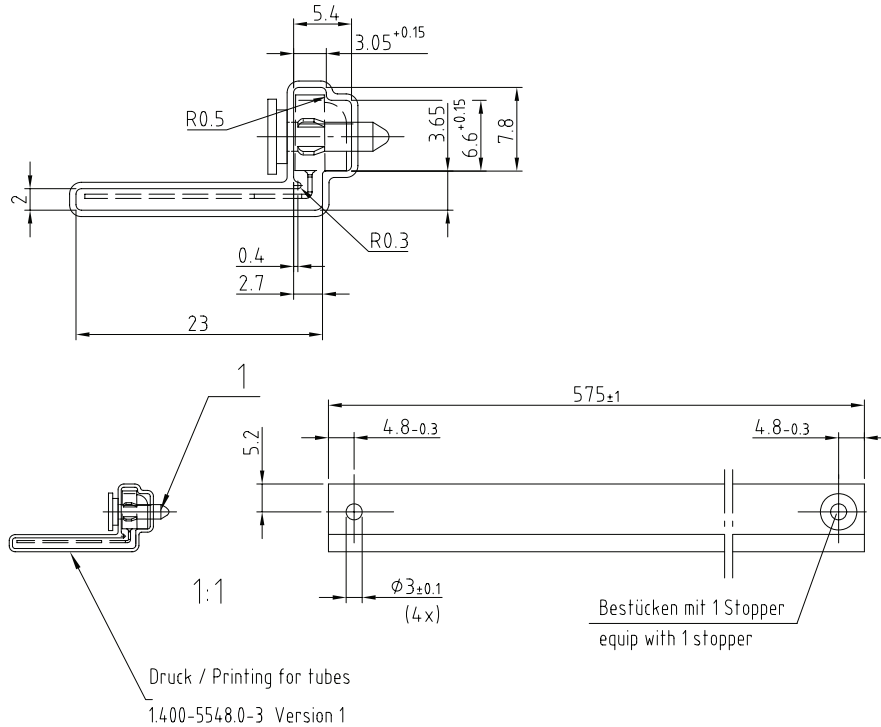

RoHS
COMPLIANT

20261

NAME	LENS AXIS (X)	VIEW	TYPE	HEIGHT (H)	WIDTH (W)	DEPTH (D)
SO1	7.4		Bend	9.6	5	10.1

MECHANICAL DIMENSIONS in millimeters

 technical drawings
according to DIN
specifications

 Not indicated tolerances ± 0.2

PACKAGING DIMENSIONS in millimeters

Drawing-No.: 9.700-5309.0-4
 Rev. 2; Date: 26.10.07
 20440

ORDERING INFORMATION

Note
 d = "digit", please consult the list of available series on page 1 to create a valid part number.