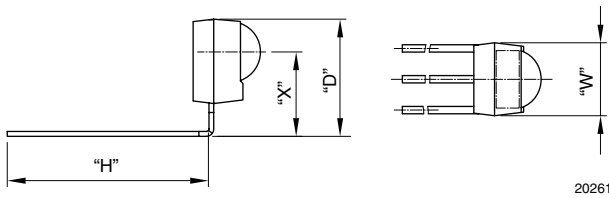

AVAILABLE FOR:

- TSOP58...
- TSOP59...
- TSOP38....
- TSOP39...
- TSOP98...

RoHS
COMPLIANT

20261

NAME	LENS AXIS (X)	VIEW	TYPE	HEIGHT (H)	WIDTH (W)	DEPTH (D)
SO1	7.4		Bend	9.6	5	10.1